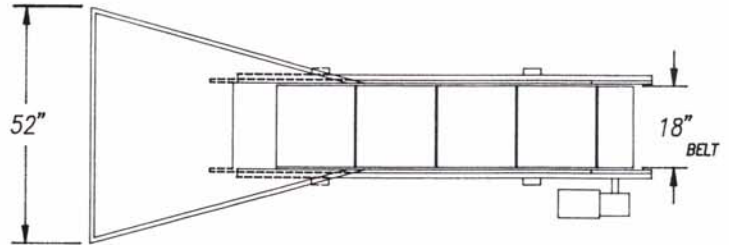

PRODEVA

CAN SORTER

MODEL

CM-18-10

- ▶ Rated capacity of 3,000 lbs. per hour.
- ▶ Easily separates aluminum cans from steel and other contaminants.
- ▶ Factory direct parts and service.

This medium volume can sorter allows you to easily sort aluminum cans from steel, bi-metal, or other ferrous materials. It allows you to sort aluminum cans before you buy them by simply dumping them into the 3/4 cu. yd. hopper. Its 5" casters make it mobile.

CM-18-10

SPECIFICATIONS

- ▶ Conveyor bed 18" wide by 10' long
- ▶ 8" permanent magnetic head pulley
- ▶ PVC 120 belting with 2" bonded cleats
- ▶ Dirt and moisture screen in hopper
- ▶ 1/2 HP motor
- ▶ Thermal-rated start/stop button
- ▶ Capacity of over 3,000 lbs. per hour
- ▶ 5" casters for mobility
- ▶ 6" self-cleaning tail pulley
- ▶ Direct drive speed reducer
- ▶ Discharge chute for ferrous cans
- ▶ 3/4 cu. yd. hopper
- ▶ Constructed of heavy gauge steel
- ▶ Widths available of 12", 24" and 36"

DIMENSIONAL INFORMATION

- Other standard models available
- | | |
|----------|-----------|
| CM-12-10 | 12" x 10' |
| CM-24-10 | 24" x 10' |
| CM-36-10 | 36" x 10' |

1 Year Written Warranty

All Prodeva brand equipment carries a warranty on workmanship and materials, provided equipment is used for its intended use and maintained properly.