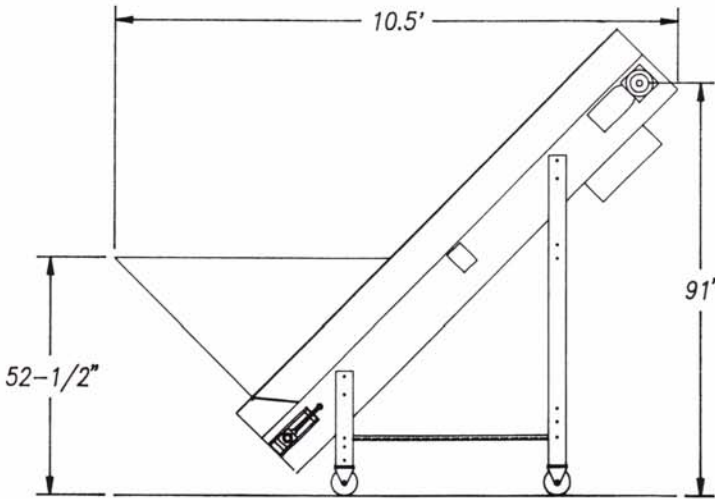

PRODEVA

CAN SORTER

MODEL

CM-18-10

- ▶ Rated capacity of 3,000 lbs. per hour.
- ▶ Easily separates aluminum cans from steel and other contaminants.
- ▶ Factory direct parts and service.

This medium volume can sorter allows you to easily sort aluminum cans from steel, bi-metal, or other ferrous materials. It allows you to sort aluminum cans before you buy them by simply dumping them into the 3/4 cu. yd. hopper. Its 5" casters make it mobile.

CM-18-10

SPECIFICATIONS

- ▶ Conveyor bed 18" wide by 10' long
- ▶ 8" permanent magnetic head pulley
- ▶ PVC 120 belting with 2" bonded cleats
- ▶ Dirt and moisture screen in hopper
- ▶ 1/2 HP motor
- ▶ Thermal-rated start/stop button
- ▶ Capacity of over 3,000 lbs. per hour
- ▶ 5" casters for mobility
- ▶ 6" self-cleaning tail pulley
- ▶ Direct drive speed reducer
- ▶ Discharge chute for ferrous cans
- ▶ 3/4 cu. yd. hopper
- ▶ Constructed of heavy gauge steel
- ▶ Widths available of 12", 24" and 36"

DIMENSIONAL INFORMATION

- Other standard models available
- | | |
|----------|-----------|
| CM-12-10 | 12" x 10' |
| CM-24-10 | 24" x 10' |
| CM-36-10 | 36" x 10' |

1 Year Written Warranty

All Prodeva brand equipment carries a warranty on workmanship and materials, provided equipment is used for its intended use and maintained properly.